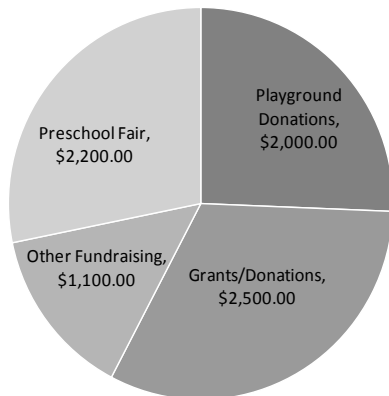

OUR BUDGET

Proposed Income