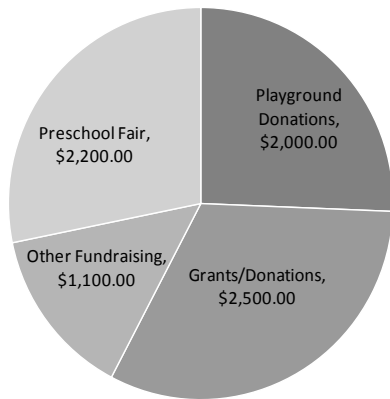

OUR BUDGET

Proposed Income