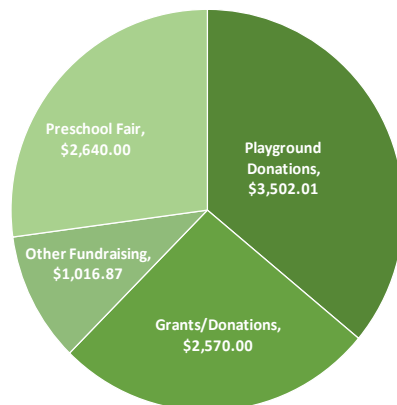

Actual Income