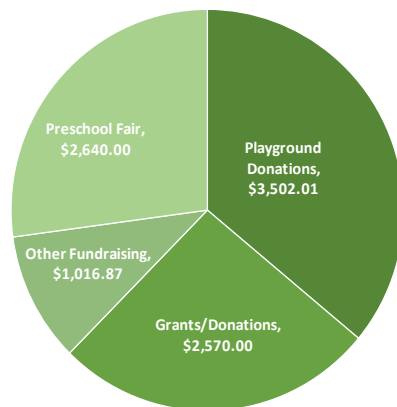

Actual Income