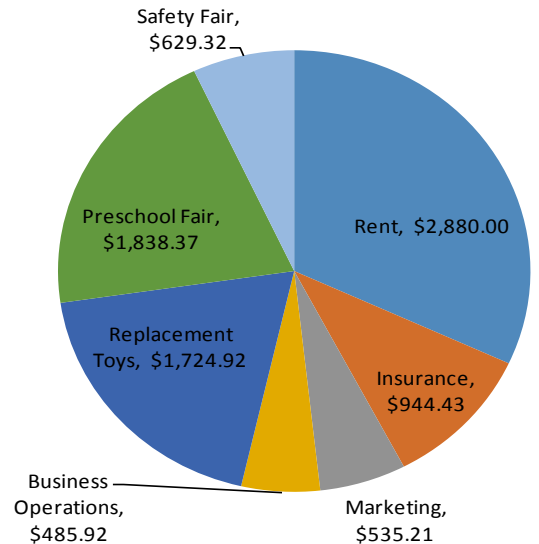

OUR BUDGET

Proposed Income

Actual Income

Actual Expenses

Sno-Valley Indoor Playground is a 501(c)(3) non-profit organization. All income/donations go directly toward operation of our community programs.

OUR PLAYGROUND POPULATION

We saw at least

3,643

Valley children at the Indoor Playground during the 2015-2016 season!

According to our sign-in sheets,

35%

of the tots served in 2015-16 were aged 24-36 months

33% were 0-24 months old
18% were 4 years old, and
14% were 5 years old